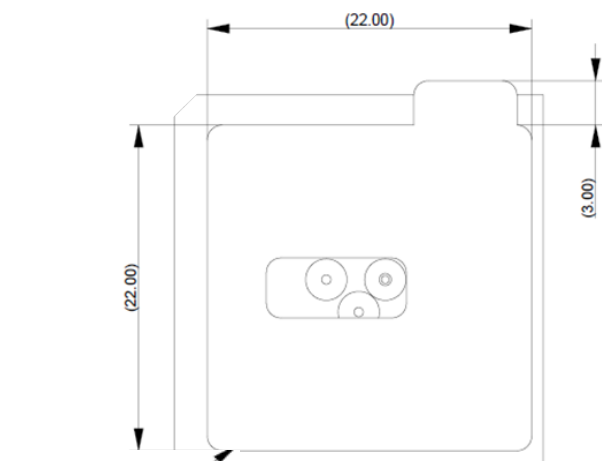

GPS L1 & L5 Ceramic Patch Antenna Specifications.
 KYOCERA AVX produces a wide variety of standard and custom antennas to meet user needs

Mechanical Dimensions

Typical antenna dimensions (mm)

Part Number	A	B	C
1005620	25.00 ± 0.20	25.00 ± 0.20	4.16 ± 0.50

Top View

Side View

Adhesive Liner View (Bottom)