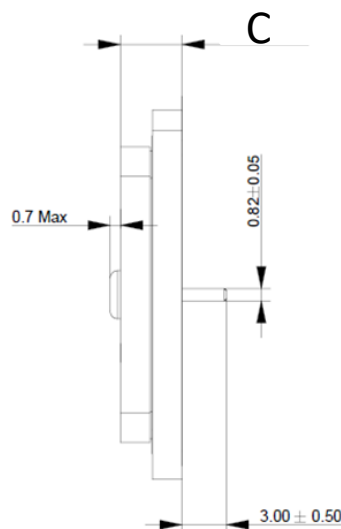

GPS L1 & L5 Ceramic Patch Antenna Specifications.
 KYOCERA AVX produces a wide variety of standard and custom antennas to meet user needs

Mechanical Dimensions

Typical antenna dimensions (mm)

Part Number	A	B	C
1005620	25.00 ± 0.20	25.00 ± 0.20	4.16 ± 0.50

Top View

Side View

Adhesive Liner View (Bottom)