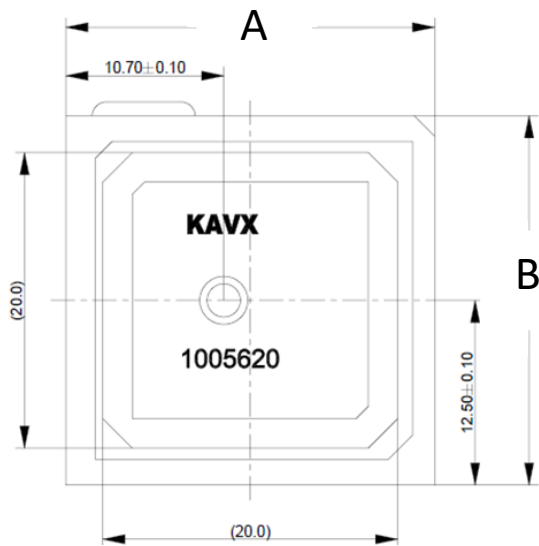

GPS L1 & L5 Ceramic Patch Antenna Specifications.
 KYOCERA AVX produces a wide variety of standard and custom antennas to meet user needs

Mechanical Dimensions

Typical antenna dimensions (mm)

Part Number	A	B	C
1005620	25.00 ± 0.20	25.00 ± 0.20	4.16 ± 0.50

Top View

Side View

Adhesive Liner View (Bottom)